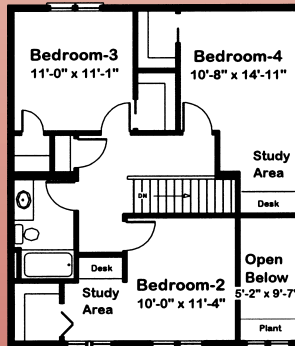

DIMENSIONS: Width: 50'-0" • Depth: 48'-6"

Main Level 1414 Sq. Ft.

Second Level 754 Sq. Ft.

Approx. Sq. Footage: 2168 Sq. Ft.

  
**AVIS AMERICA**<sup>TM</sup>  
AMERICA'S CUSTOM HOME BUILDER

1-800-AVISAMERICA