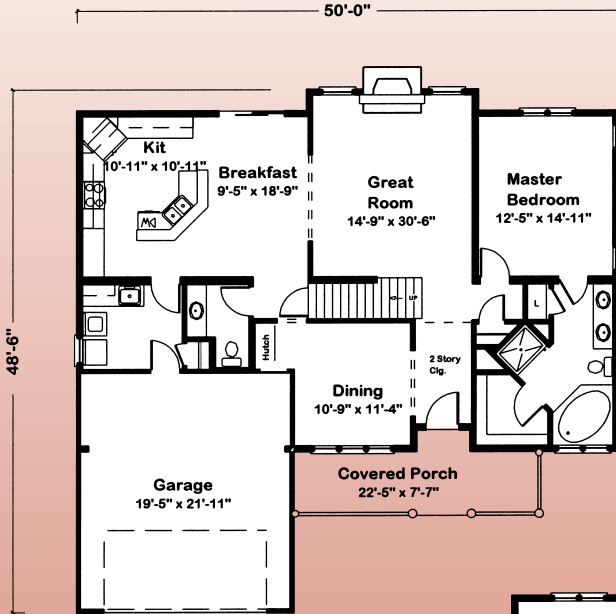

DIMENSIONS: Width: 50'-0" • Depth: 48'-6"

Main Level 1414 Sq. Ft.

Second Level 754 Sq. Ft.

Approx. Sq. Footage: 2168 Sq. Ft.

  
**AVIS AMERICA**<sup>TM</sup>  
AMERICA'S CUSTOM HOME BUILDER

1-800-AVISAMERICA