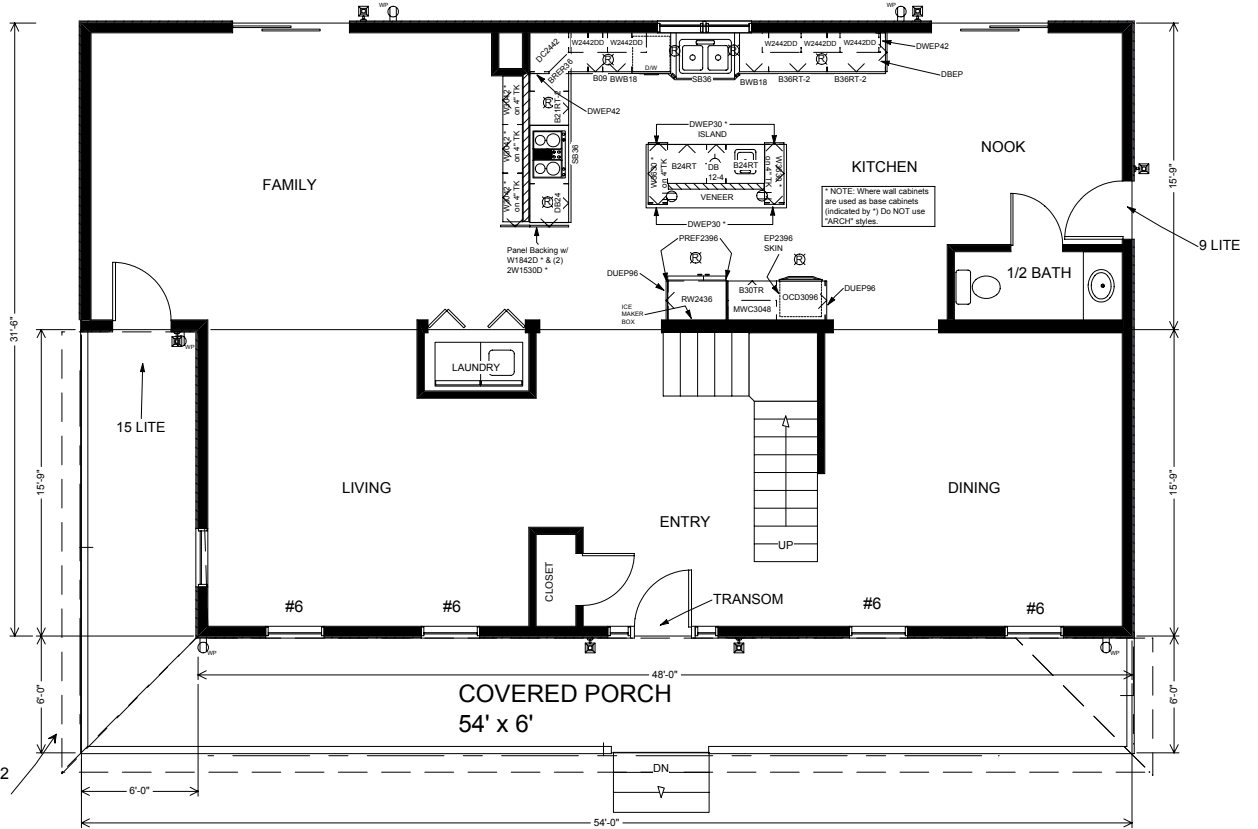

The Builder Development Corp
 845 897-4400
 Use your browser's "BACK" button to return.

The Lexington

The Builder Development Corp
 Lexington 2007
 1st Floor

Porch Roof 5/12
 pitch 1' eave
 extension

The Builder Development Corp
 LEXINGTON 2007
 2nd Floor